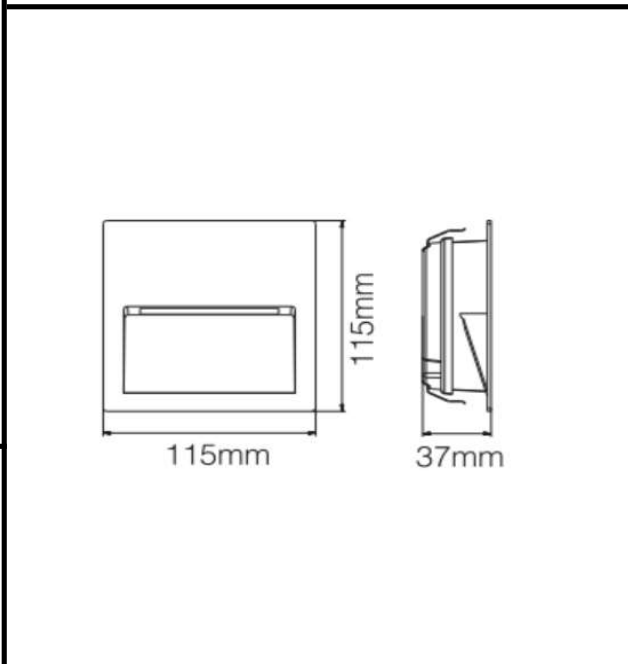

Sovitron Interior Pvt.Ltd.

Model Name	UNIQUE-R9510 Step Light /DL-OUC-R9510S-4
Description	Step Light

Technical description	Image
-----------------------	-------

Dimension	L=115mm W=115mm H=37mm
Frame	Aluminum die cast
Color Tempertaure	3000K
Power	4W
Total Luminous Flux	220 lm
Efficacy	55 lm/W
IP rating	65
Color Rendering	≥80
Mounting	Surface
Beam angle	70°
Optics	Clear glass diffuser
Dimming	NON-Dimmable
Operating Voltage	AC220-240V
Standard Lifetime	L70 minimum at 50,000 burning hours

Dimension diagram

Remarks:-

Address: Plot #7 Saroorpur-Nangla Industrial Area,Ballabgarh-Sohna Road,Faridabad-121005
Email: info@sovitron.com